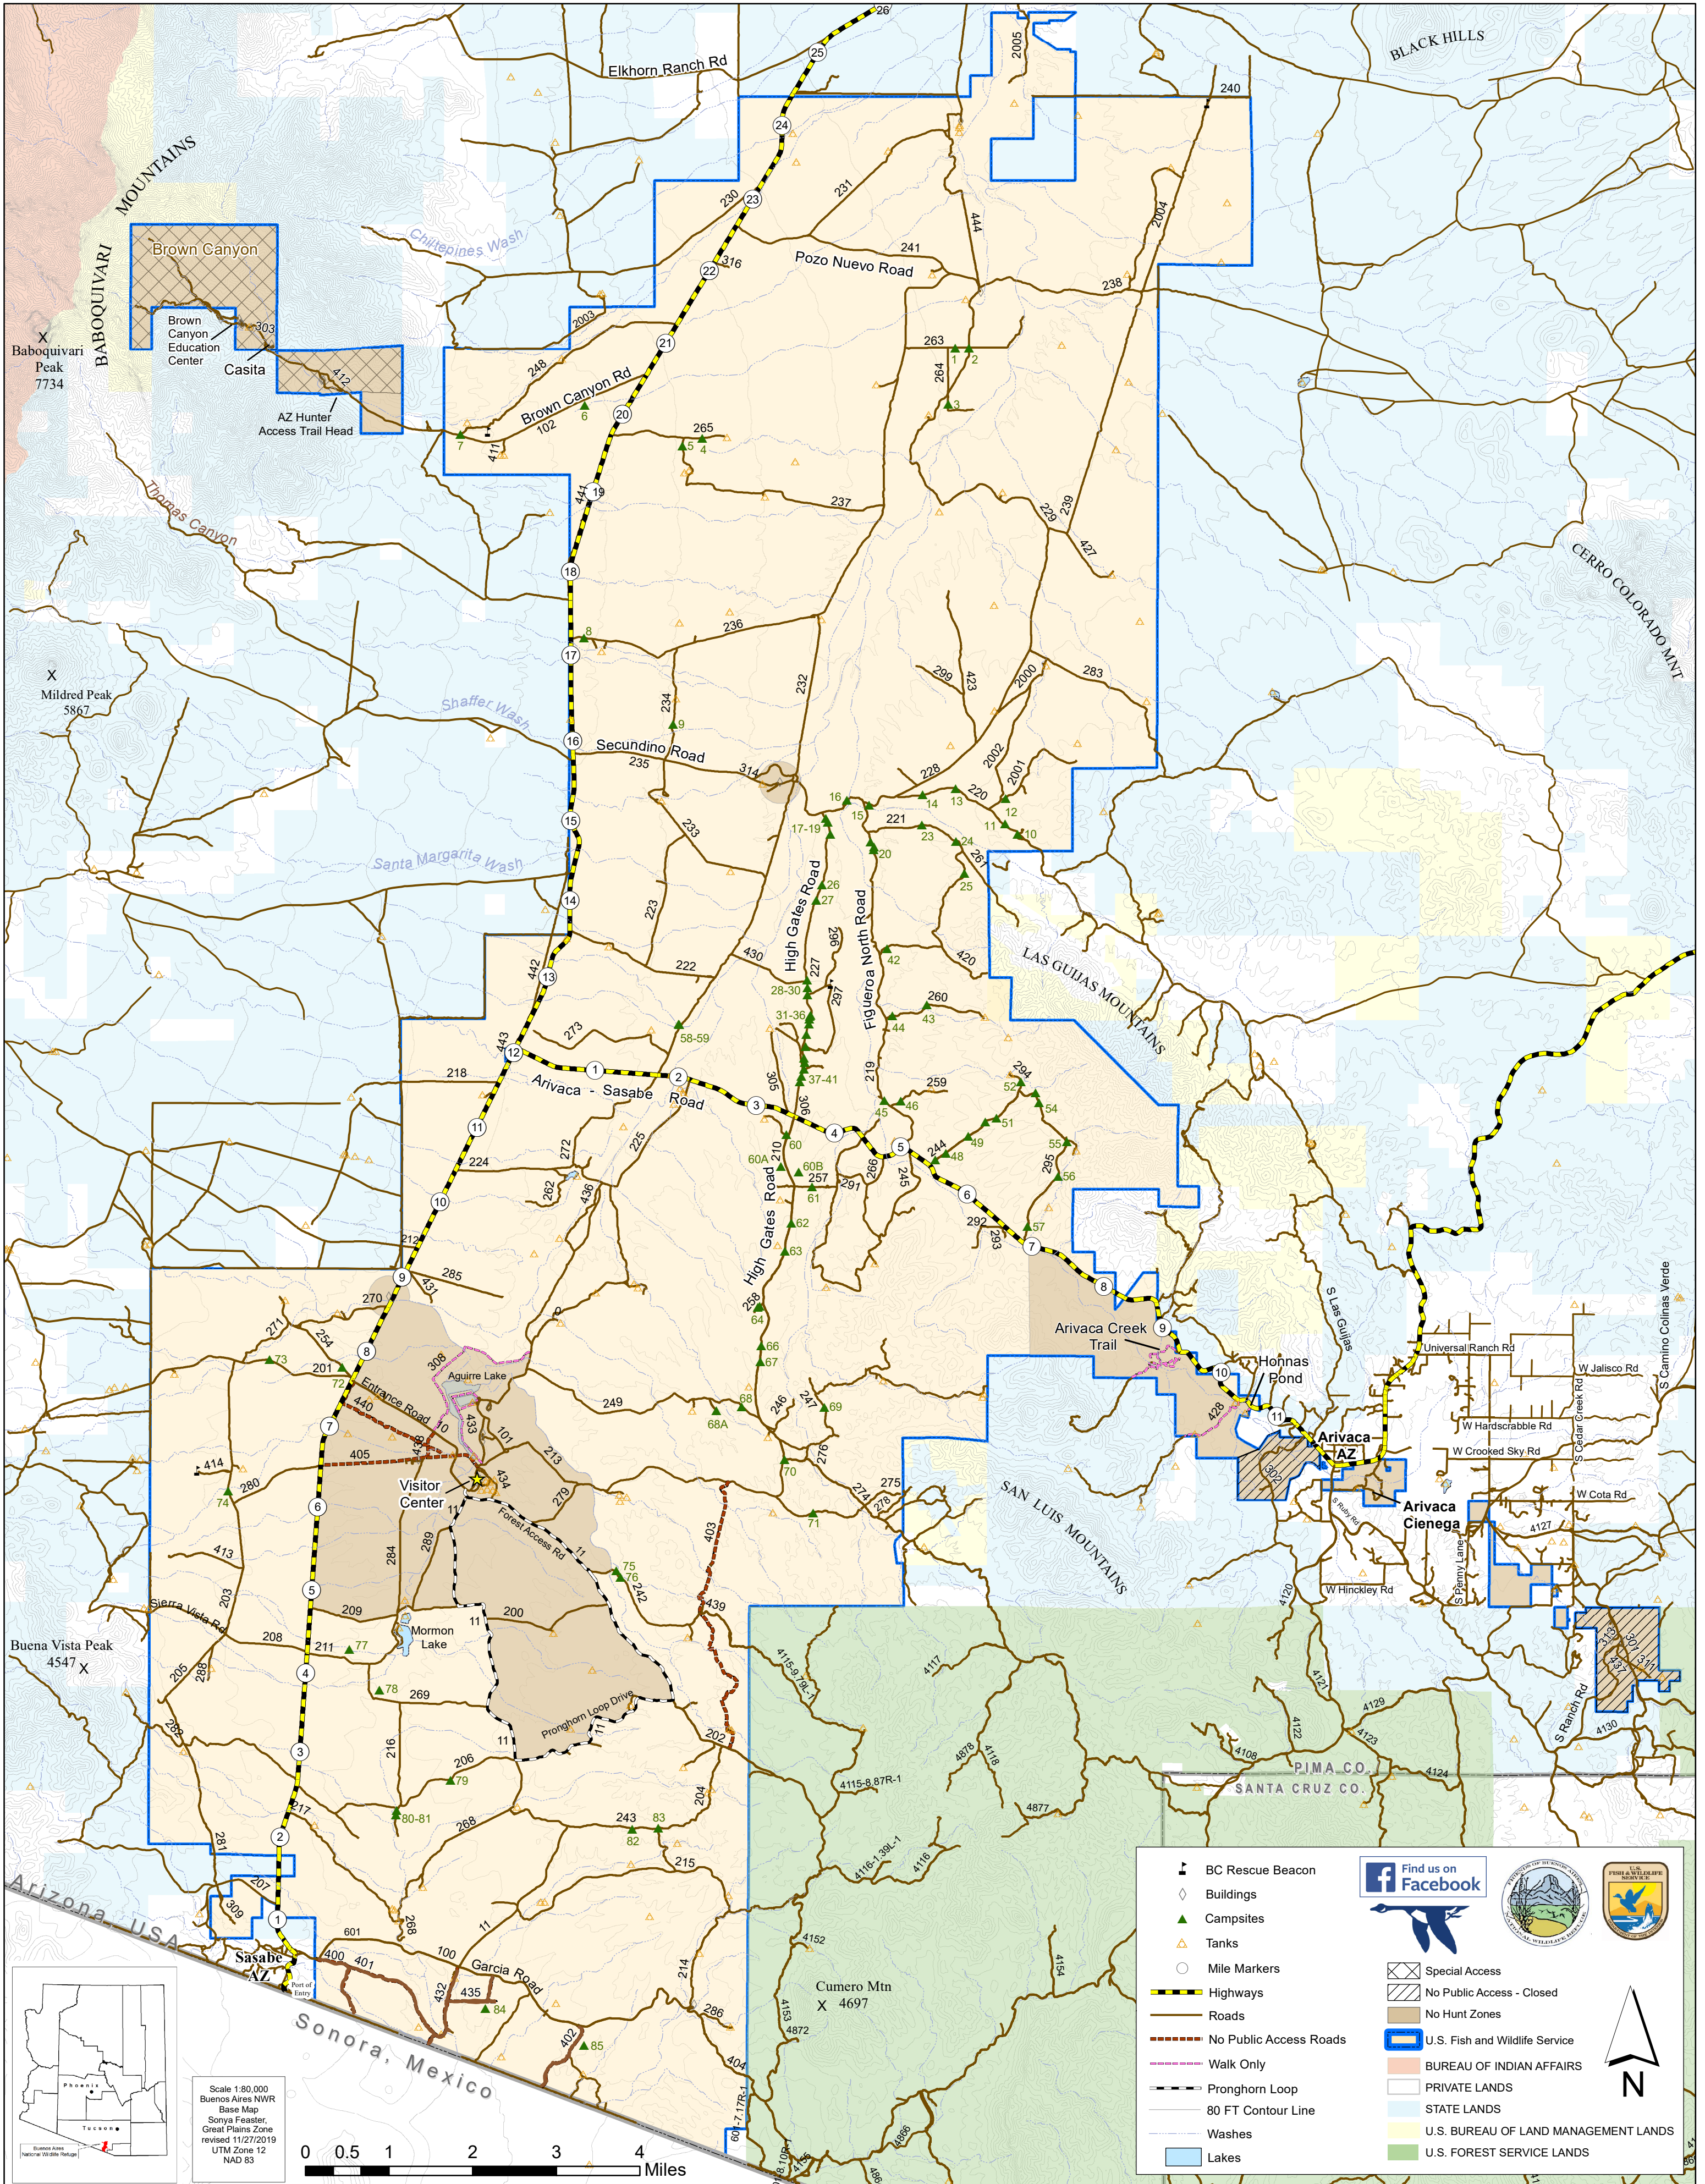

BUENOS AIRES NATIONAL WILDLIFE REFUGE

	BC Rescue Beacon		Find us on Facebook
	Buildings		
	Campsites		
	Tanks		
	Mile Markers		
	Highways		
	Roads		
	No Public Access Roads		
	Walk Only		Special Access
	Pronghorn Loop		No Public Access - Closed
	80 FT Contour Line		No Hunt Zones
	Washes		U.S. Fish and Wildlife Service
	Lakes		BUREAU OF INDIAN AFFAIRS