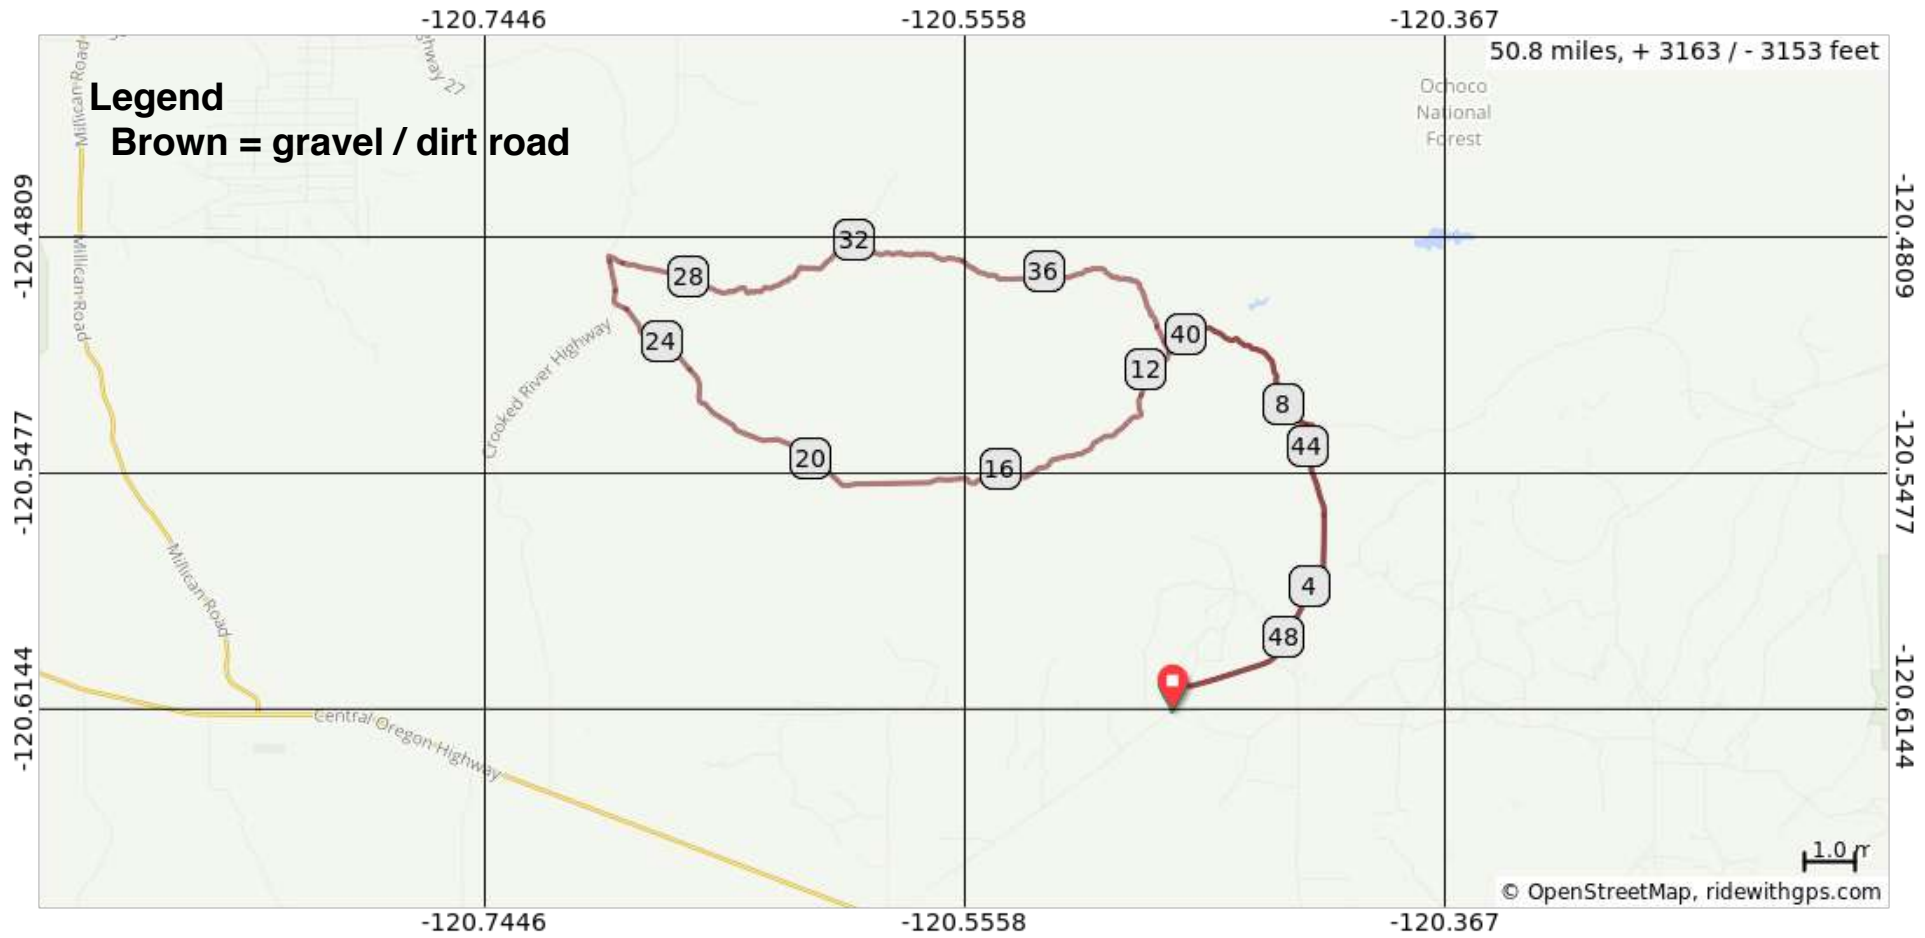

# Bonanza (CW)

Courtesy of WebCyclery / 157 NW Franklin

## Bonanza (CW)

Dist	Type	Note
0.0	▶	Start of route
7.3	←	L onto Bear Creek-Fife Road
25.4	→	R onto Crooked River Highway, OR 27
26.3	→	Sharp R onto Little Bear Creek Road
31.8	→	Slight R onto Roberts Road
39.5	←	L onto Bear Creek-Fife Road
43.5	→	R onto Pringle Flat Road
50.8	▣	End of route