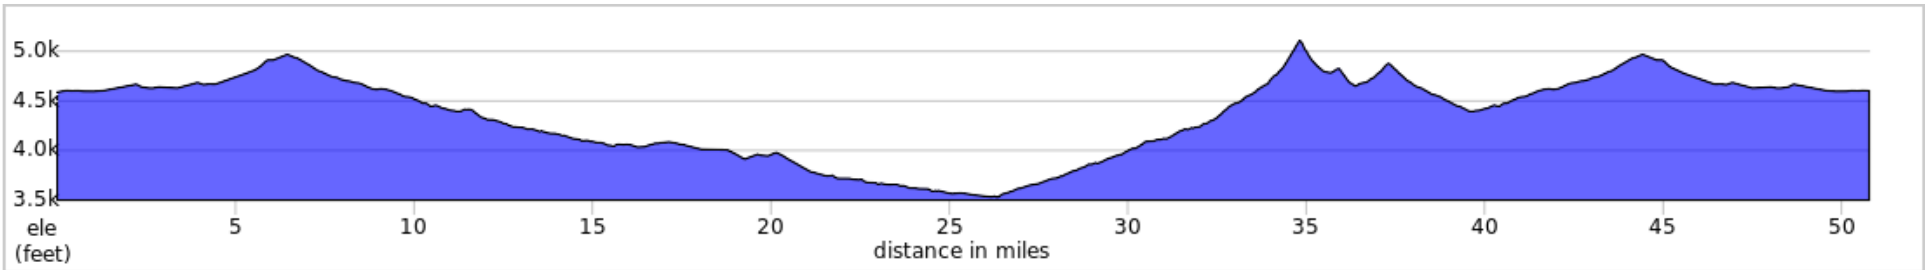

# Bonanza (CW)

Courtesy of WebCyclery / 157 NW Franklin

## Bonanza (CW)

Dist	Type	Note
0.0	▶	Start of route
7.3	←	L onto Bear Creek-Fife Road
25.4	→	R onto Crooked River Highway, OR 27
26.3	→	Sharp R onto Little Bear Creek Road
31.8	→	Slight R onto Roberts Road
39.5	←	L onto Bear Creek-Fife Road
43.5	→	R onto Pringle Flat Road
50.8	▣	End of route