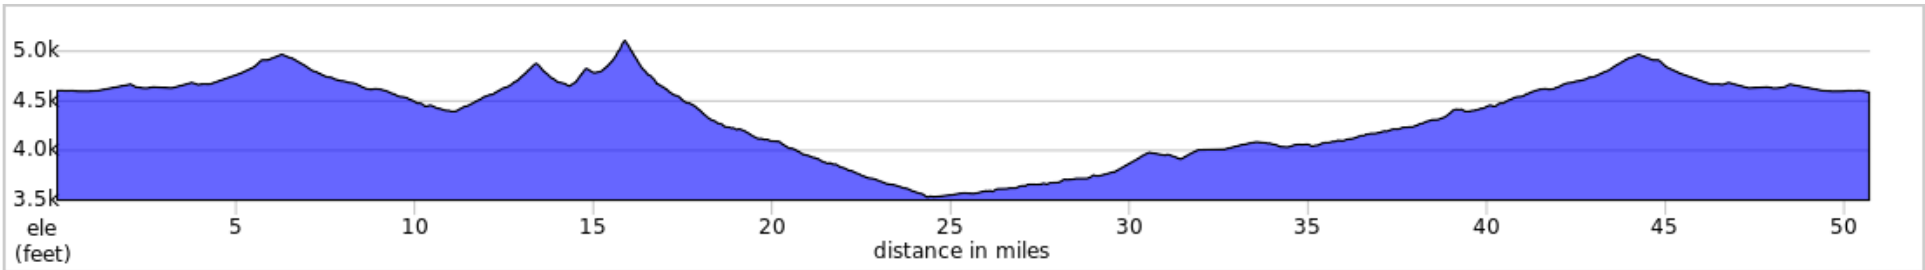

Bonanza (CCW)

Courtesy of WebCyclery / 157 NW Franklin

Bonanza (CCW)

Dist	Type	Note
0.0	▶	Start of route
7.2	←	L onto Bear Creek-Fife Road
11.2	→	R onto Roberts Road
18.9	←	Slight L onto Little Bear Creek Road
24.4	←	Sharp L onto Crooked River Highway, OR 27
25.3	←	L onto Bear Creek-Fife Road
43.4	→	R onto Pringle Flat Road
50.7	▣	End of route