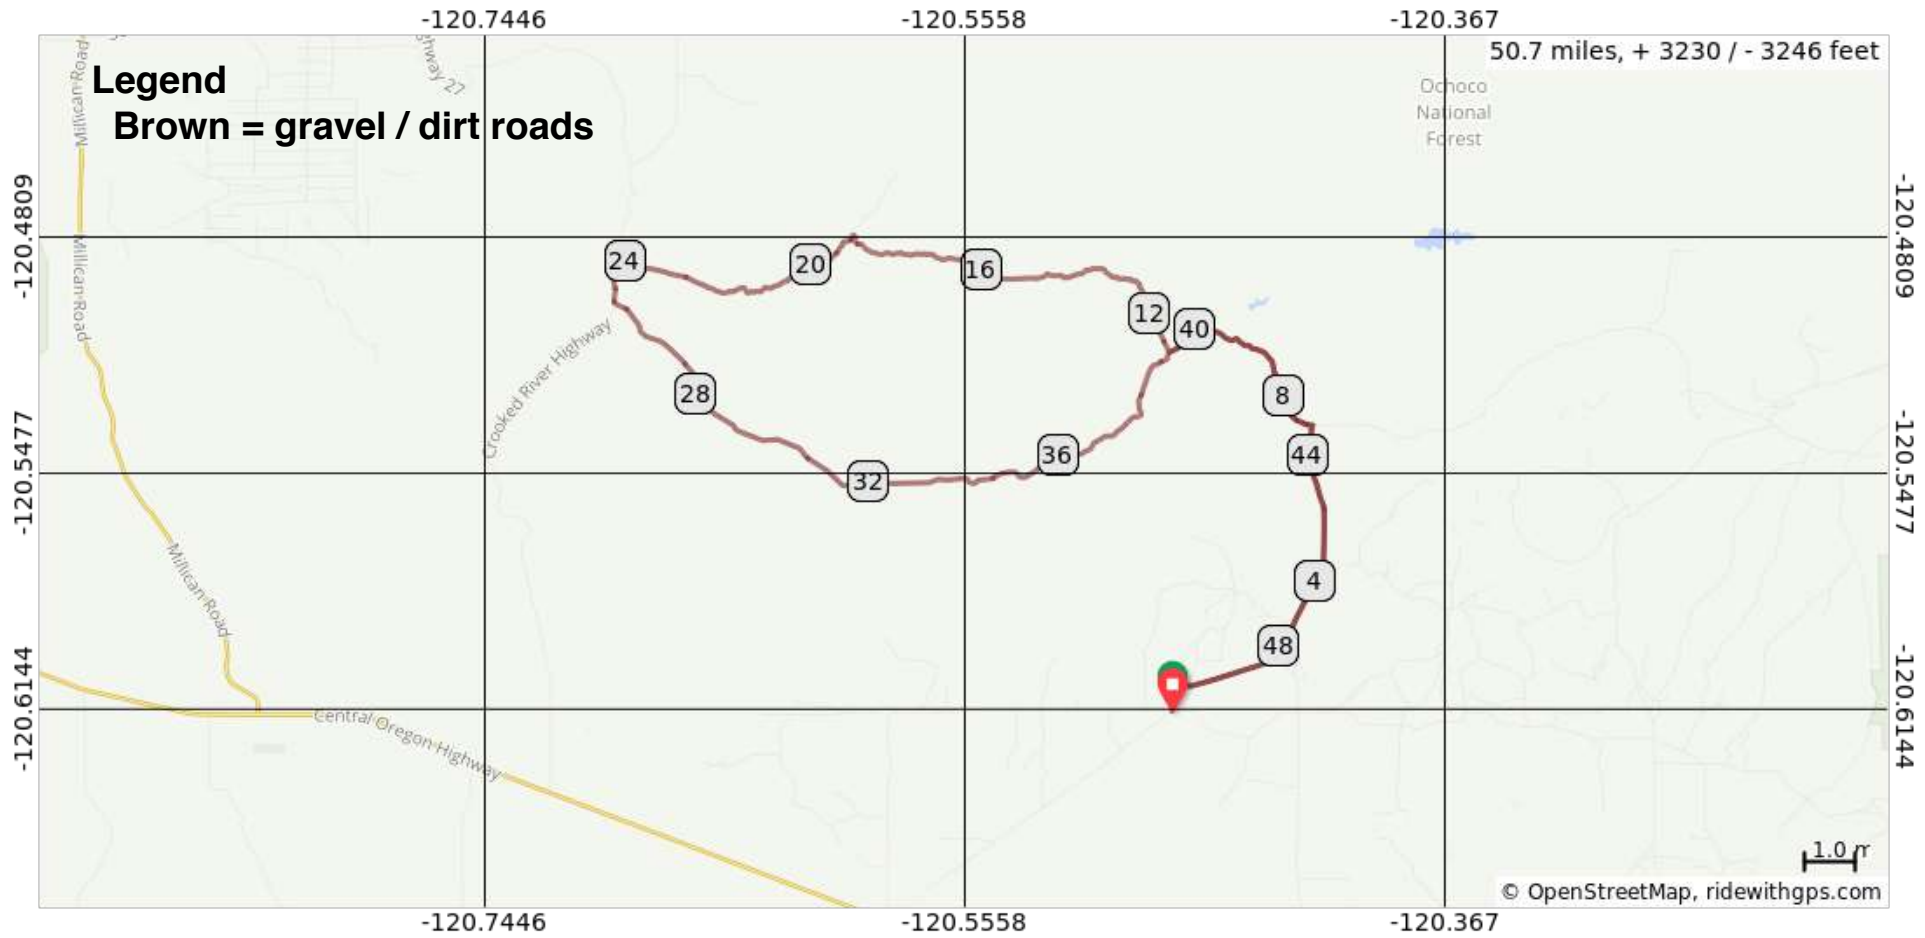

Bonanza (CCW)

Courtesy of WebCyclery / 157 NW Franklin

Bonanza (CCW)

Dist	Type	Note
0.0	▶	Start of route
7.2	←	L onto Bear Creek-Fife Road
11.2	→	R onto Roberts Road
18.9	←	Slight L onto Little Bear Creek Road
24.4	←	Sharp L onto Crooked River Highway, OR 27
25.3	←	L onto Bear Creek-Fife Road
43.4	→	R onto Pringle Flat Road
50.7	▣	End of route